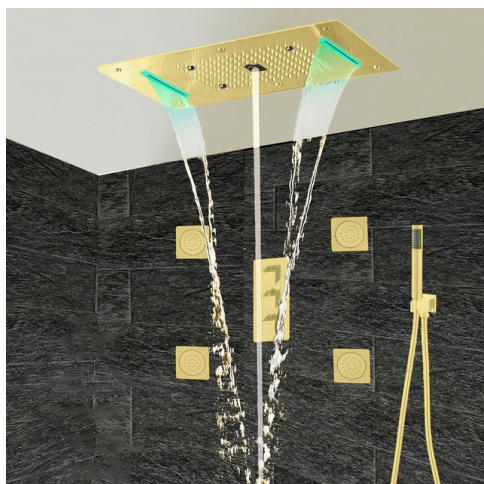

BRUSHED GOLD THERMOSTATIC RECESSED CEILING MOUNT LED WATERFALL MIST RAINFALL SHOWER SYSTEM WITH JETTED BODY SPRAYS AND HAND SHOWER SPECIFICATIONS

Shower Head

- Shower Panel /Hose Material: 304 Stainless Steel
- Showerheads Install: Embedded Ceiling Mounted
- Concealed Mixer Install: Wall-Mounted
- Shower Head Functions: Rainfall, Waterfall, Bubble, Mist
- Water Flow:
- Mist: 9L/M; Rain: 15L/M; Waterfall: 15L/M; Bubble: 15L/M
- Shower Accessories Material: Brass
- LED Light: Need to Connect Power
- Shower Hose Length: 1.5M
- AC: 90-265V 50/60Hz

All dimensions and specifications are nominal and may vary. Use actual products for accuracy in critical situations.

Shower Mixer

The thermostatic shower mixer is equipped with two stop valves on the inlet side. When you need to repair and maintenance the shower mixer and fittings on each shower mixer, you only need turn the thermostat clockwise two stop valves, you can turn off the water.

Body Jet

Hand Shower

Flow Rate: 2.0 GPM / 7.6 LPM

Shower Mixer Connections