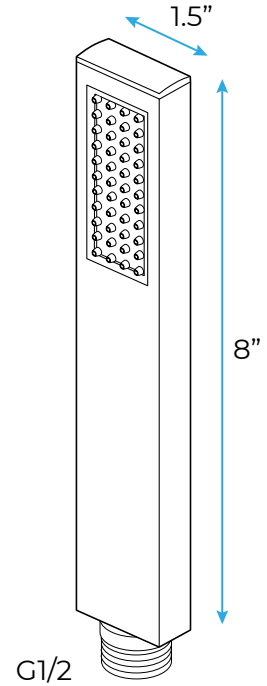

BRUSHED GOLD THERMOSTATIC RECESSED CEILING MOUNT LED WATERFALL MIST RAINFALL SHOWER SYSTEM WITH JETTED BODY SPRAYS AND HAND SHOWER SPECIFICATIONS

Shower Head

- Shower Panel /Hose Material: 304 Stainless Steel
- Showerheads Install: Embedded Ceiling Mounted
- Concealed Mixer Install: Wall-Mounted
- Shower Head Functions: Rainfall, Waterfall, Bubble, Mist
- Water Flow:
- Mist: 9L/M; Rain: 15L/M; Waterfall: 15L/M; Bubble: 15L/M
- Shower Accessories Material: Brass
- LED Light: Need to Connect Power
- Shower Hose Length: 1.5M
- AC: 90-265V 50/60Hz

All dimensions and specifications are nominal and may vary. Use actual products for accuracy in critical situations.

Shower Mixer

The thermostatic shower mixer is equipped with two stop valves on the inlet side. When you need to repair and maintenance the shower mixer and fittings on each shower mixer, you only need turn the thermostat clockwise two stop valves, you can turn off the water.

Body Jet

Hand Shower

Flow Rate: 2.0 GPM / 7.6 LPM

Shower Mixer Connections