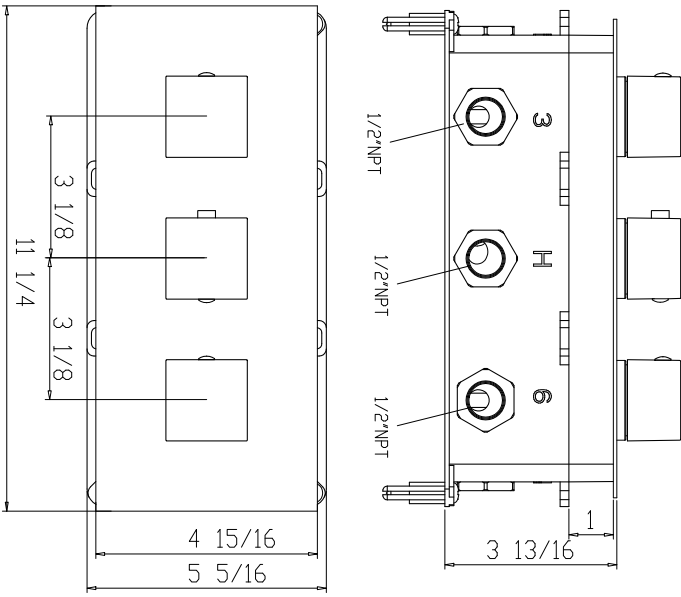

BRUSHED GOLD THERMOSTATIC RECESSED CEILING MOUNT LED WATERFALL MIST RAINFALL SHOWER SYSTEM WITH JETTED BODY SPRAYS AND HAND SHOWER SPECIFICATIONS

Shower Head

- Shower Panel /Hose Material: 304 Stainless Steel
- Showerheads Install: Embedded Ceiling Mounted
- Concealed Mixer Install: Wall-Mounted
- Shower Head Functions: Rainfall, Waterfall, Bubble, Mist
- Water Flow:
- Mist: 9L/M; Rain: 15L/M; Waterfall: 15L/M; Bubble: 15L/M
- Shower Accessories Material: Brass
- LED Light: Need to Connect Power
- Shower Hose Length: 1.5M
- AC: 90-265V 50/60Hz

All dimensions and specifications are nominal and may vary. Use actual products for accuracy in critical situations.

Shower Mixer

The thermostatic shower mixer is equipped with two stop valves on the inlet side. When you need to repair and maintenance the shower mixer and fittings on each shower mixer, you only need turn the thermostat clockwise two stop valves, you can turn off the water.

Body Jet

Hand Shower

Flow Rate: 2.0 GPM / 7.6 LPM

Shower Mixer Connections