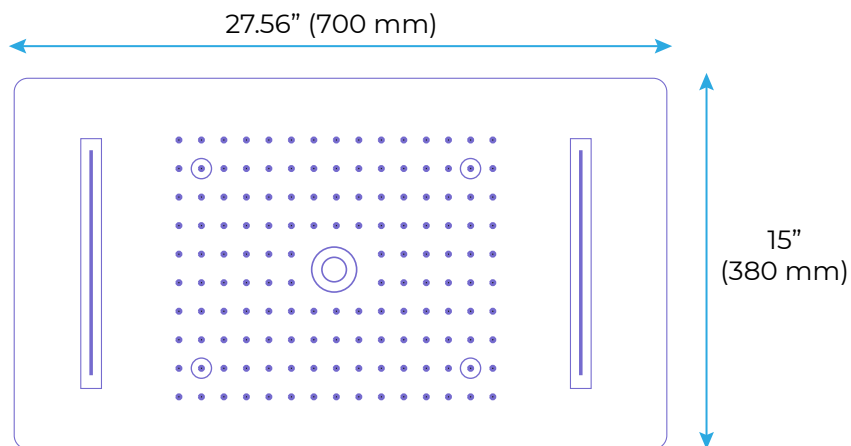

BRUSHED GOLD THERMOSTATIC RECESSED CEILING MOUNT LED WATERFALL MIST RAINFALL SHOWER SYSTEM WITH JETTED BODY SPRAYS AND HAND SHOWER SPECIFICATIONS

Shower Head

- Shower Panel /Hose Material: 304 Stainless Steel
- Showerheads Install: Embedded Ceiling Mounted
- Concealed Mixer Install: Wall-Mounted
- Shower Head Functions: Rainfall, Waterfall, Bubble, Mist
- Water Flow:
- Mist: 9L/M; Rain: 15L/M; Waterfall: 15L/M; Bubble: 15L/M
- Shower Accessories Material: Brass
- LED Light: Need to Connect Power
- Shower Hose Length: 1.5M
- AC: 90-265V 50/60Hz

All dimensions and specifications are nominal and may vary. Use actual products for accuracy in critical situations.

Shower Mixer

The thermostatic shower mixer is equipped with two stop valves on the inlet side. When you need to repair and maintenance the shower mixer and fittings on each shower mixer, you only need turn the thermostat clockwise two stop valves, you can turn off the water.

Body Jet

Hand Shower

Flow Rate: 2.0 GPM / 7.6 LPM

Shower Mixer Connections