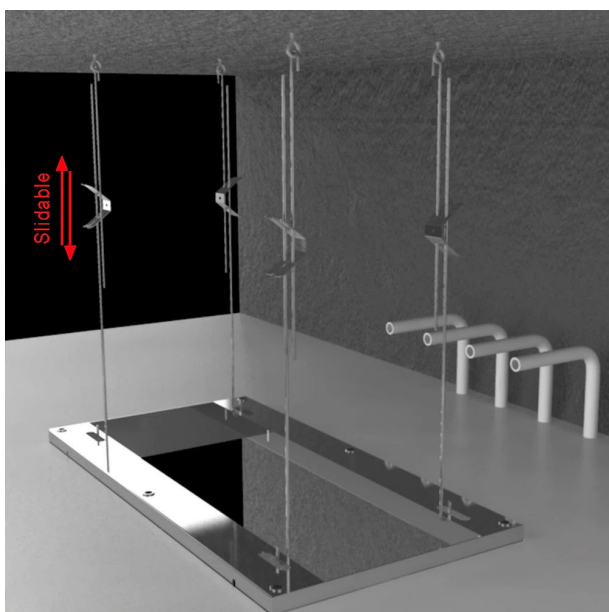

BRUSHED GOLD THERMOSTATIC RECESSED CEILING MOUNT LED WATERFALL MIST RAINFALL SHOWER SYSTEM WITH JETTED BODY SPRAYS AND HAND SHOWER SPECIFICATIONS

Shower Head

- Shower Panel /Hose Material: 304 Stainless Steel
- Showerheads Install: Embedded Ceiling Mounted
- Concealed Mixer Install: Wall-Mounted
- Shower Head Functions: Rainfall, Waterfall, Bubble, Mist
- Water Flow:
- Mist: 9L/M; Rain: 15L/M; Waterfall: 15L/M; Bubble: 15L/M
- Shower Accessories Material: Brass
- LED Light: Need to Connect Power
- Shower Hose Length: 1.5M
- AC: 90-265V 50/60Hz

All dimensions and specifications are nominal and may vary. Use actual products for accuracy in critical situations.

Shower Mixer

The thermostatic shower mixer is equipped with two stop valves on the inlet side. When you need to repair and maintenance the shower mixer and fittings on each shower mixer, you only need turn the thermostat clockwise two stop valves, you can turn off the water.

Body Jet

Hand Shower

Flow Rate: 2.0 GPM / 7.6 LPM

Shower Mixer Connections