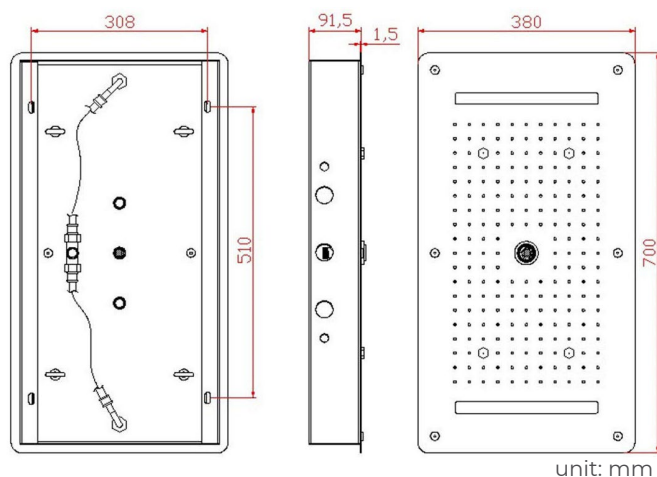

BRUSHED GOLD THERMOSTATIC RECESSED CEILING MOUNT LED WATERFALL MIST RAINFALL SHOWER SYSTEM WITH JETTED BODY SPRAYS AND HAND SHOWER SPECIFICATIONS

Shower Head

- Shower Panel /Hose Material: 304 Stainless Steel
- Showerheads Install: Embedded Ceiling Mounted
- Concealed Mixer Install: Wall-Mounted
- Shower Head Functions: Rainfall, Waterfall, Bubble, Mist
- Water Flow:
- Mist: 9L/M; Rain: 15L/M; Waterfall: 15L/M; Bubble: 15L/M
- Shower Accessories Material: Brass
- LED Light: Need to Connect Power
- Shower Hose Length: 1.5M
- AC: 90-265V 50/60Hz

All dimensions and specifications are nominal and may vary. Use actual products for accuracy in critical situations.

Shower Mixer

The thermostatic shower mixer is equipped with two stop valves on the inlet side. When you need to repair and maintenance the shower mixer and fittings on each shower mixer, you only need turn the thermostat clockwise two stop valves, you can turn off the water.

Body Jet

Hand Shower

Flow Rate: 2.0 GPM / 7.6 LPM

Shower Mixer Connections