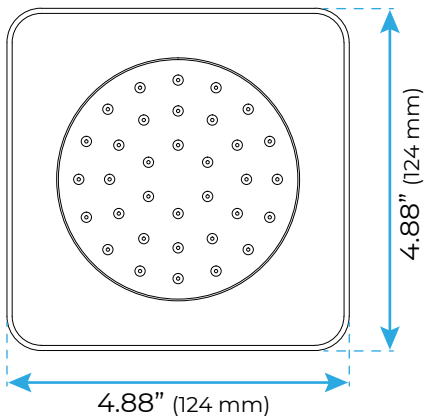

BRUSHED GOLD THERMOSTATIC RECESSED CEILING MOUNT LED WATERFALL MIST RAINFALL SHOWER SYSTEM WITH JETTED BODY SPRAYS AND HAND SHOWER SPECIFICATIONS

Shower Head

- Shower Panel /Hose Material: 304 Stainless Steel
- Showerheads Install: Embedded Ceiling Mounted
- Concealed Mixer Install: Wall-Mounted
- Shower Head Functions: Rainfall, Waterfall, Bubble, Mist
- Water Flow:
- Mist: 9L/M; Rain: 15L/M; Waterfall: 15L/M; Bubble: 15L/M
- Shower Accessories Material: Brass
- LED Light: Need to Connect Power
- Shower Hose Length: 1.5M
- AC: 90-265V 50/60Hz

All dimensions and specifications are nominal and may vary. Use actual products for accuracy in critical situations.

Shower Mixer

The thermostatic shower mixer is equipped with two stop valves on the inlet side. When you need to repair and maintenance the shower mixer and fittings on each shower mixer, you only need turn the thermostat clockwise two stop valves, you can turn off the water.

Body Jet

Hand Shower

Flow Rate: 2.0 GPM / 7.6 LPM

Shower Mixer Connections